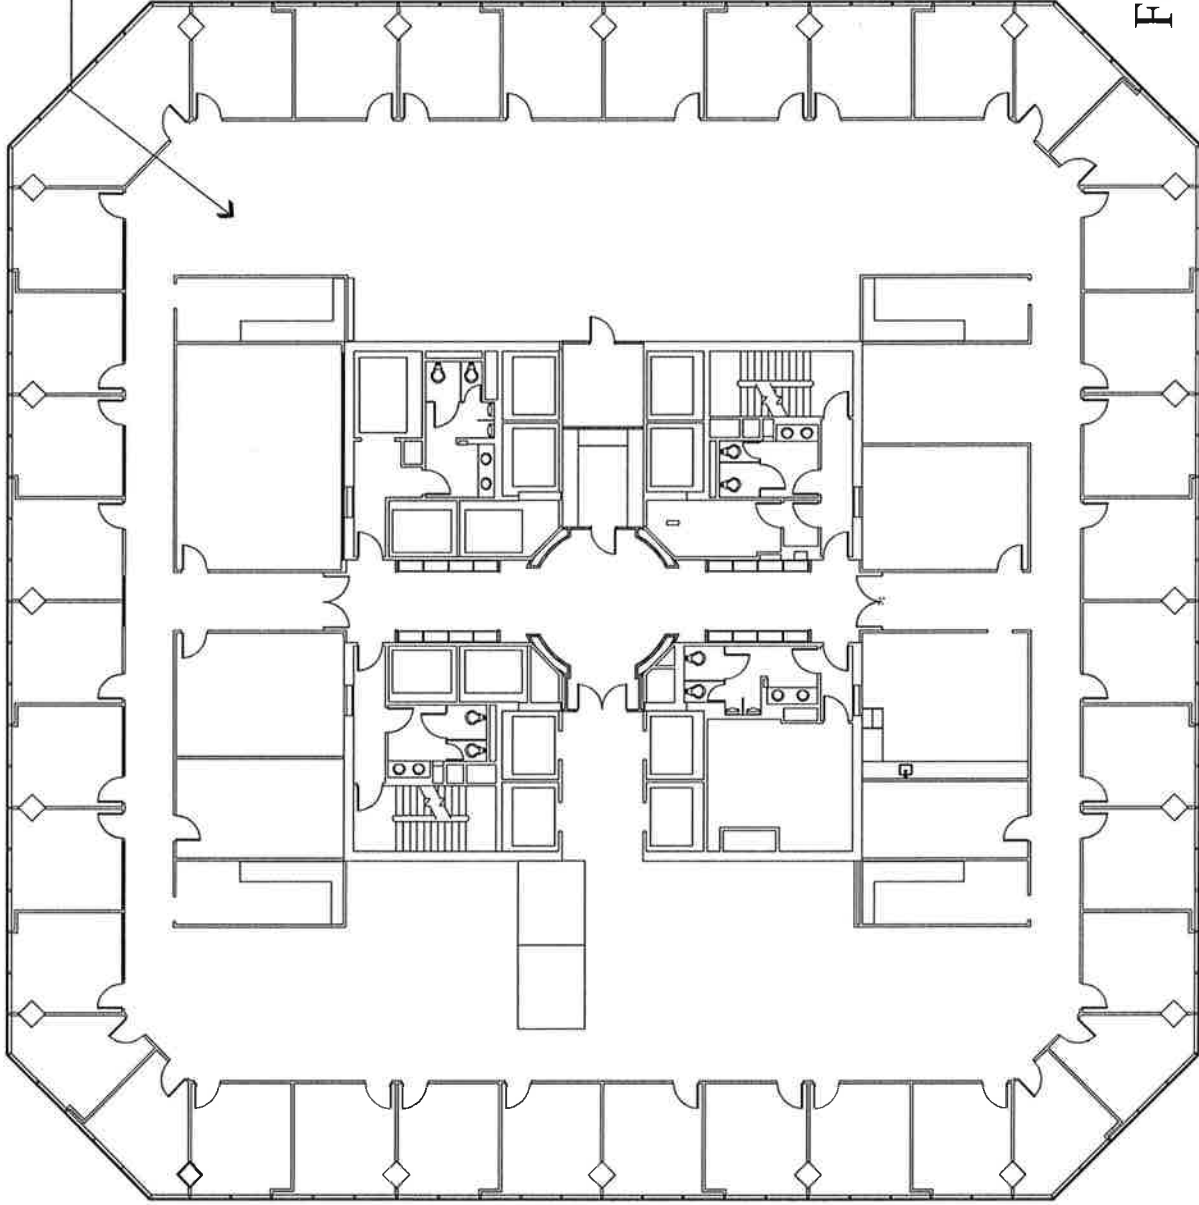

19,944 SQ. FT.

Four Oaks Place

CENTRAL TOWER
1330 POST OAK
FLOOR 5
SPRINKLERED
11/27/14 PAGE 2