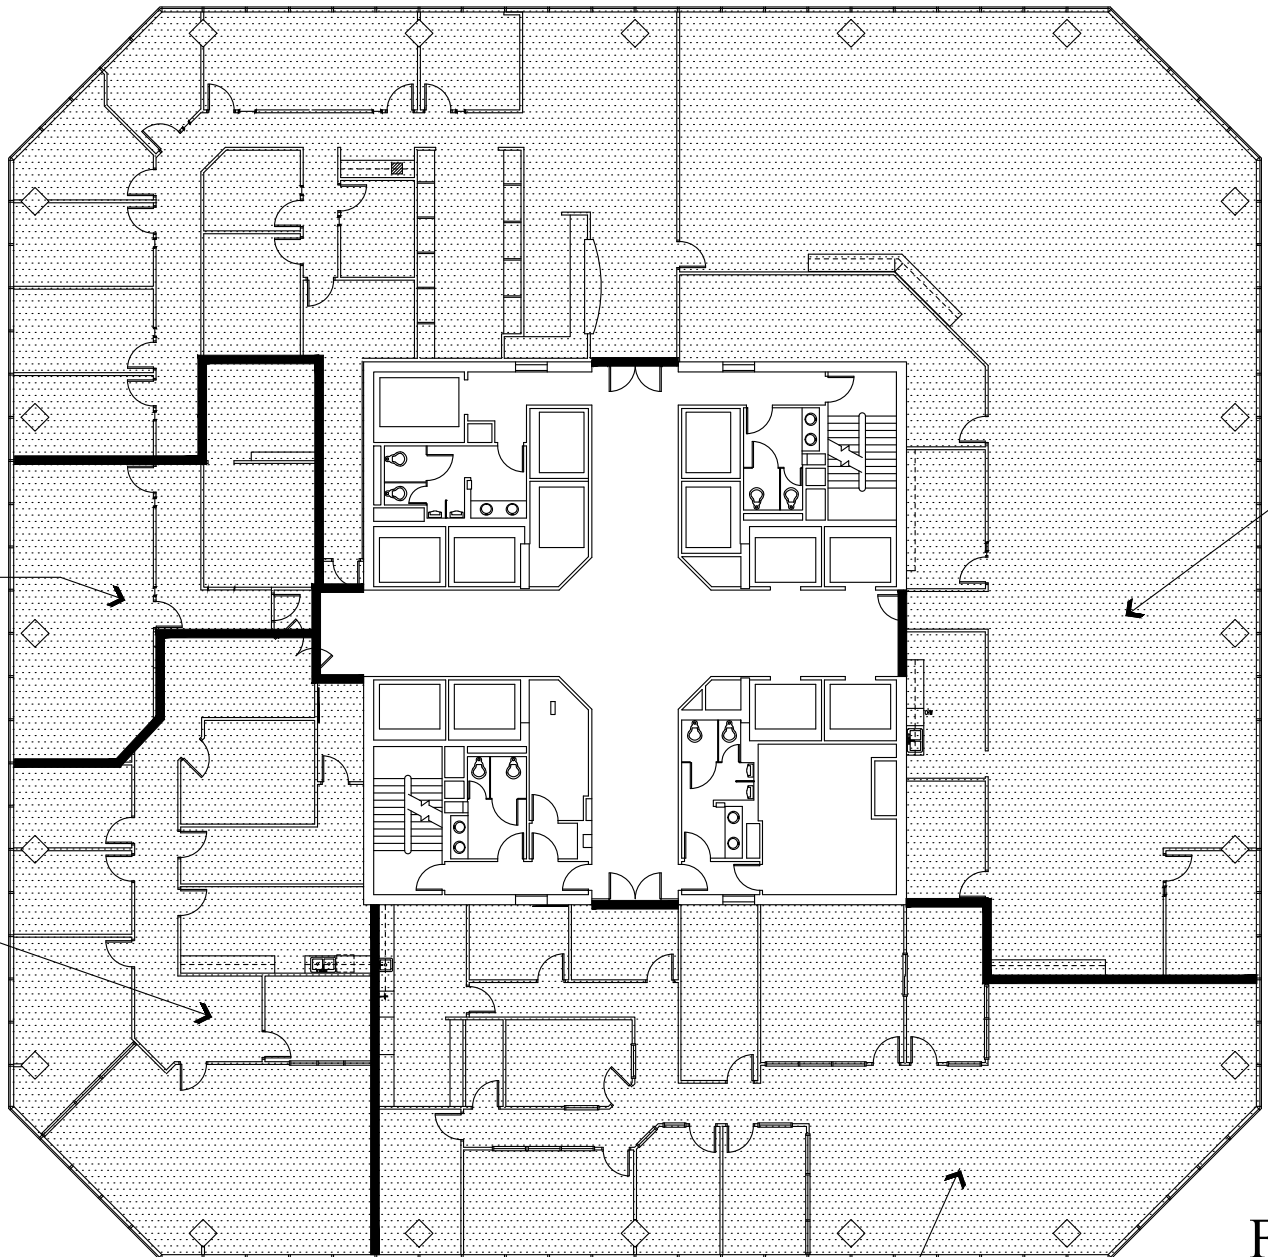

SINGLE TENANT
AVAILABLE
20,041 SQ.FT.
(17,894 USABLE SQ. FT.)
(INCLUDES ELEV. LOBBY &
MT CORRIDORS)

AVAILABLE
10,439 SQ.FT.
(8,847 USABLE SQ. FT.)

AVAILABLE
1,291 SQ. FT.
(1,094 USABLE SQ. FT.)

AVAILABLE
3,051 SQ. FT.
(2,586 USABLE SQ. FT.)

AVILABE
4,445 SQ. FT.
(3,767 USABLE SQ. FT.)

Four Oaks Place

WELLS FARGO TOWER
1300 POST OAK
FLOOR 3
SPRINKLERED
11/26/18 PAGE 2