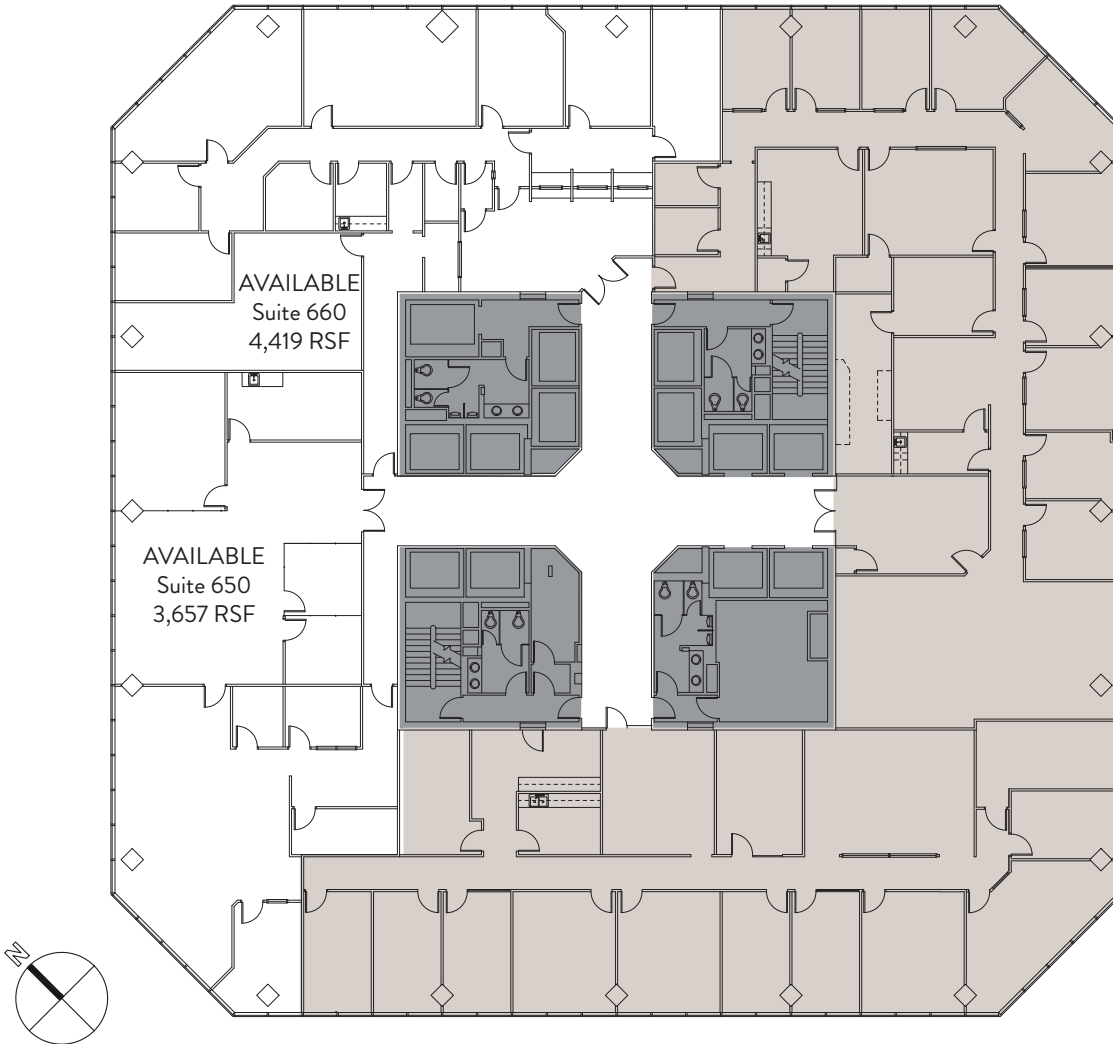

FOUR OAKS

P L A C E

1300 Post Oak | Level 6

FOR LEASING INFORMATION:

nuveen
A TIAA Company

Russell Hodges
713.577.1725
Russell.Hodges@cbre.com

Bubba Harkins
713.577.1723
Bubba.Harkins@cbre.com

Kristen Rabel
713.577.1644
Kristen.Rabel@cbre.com