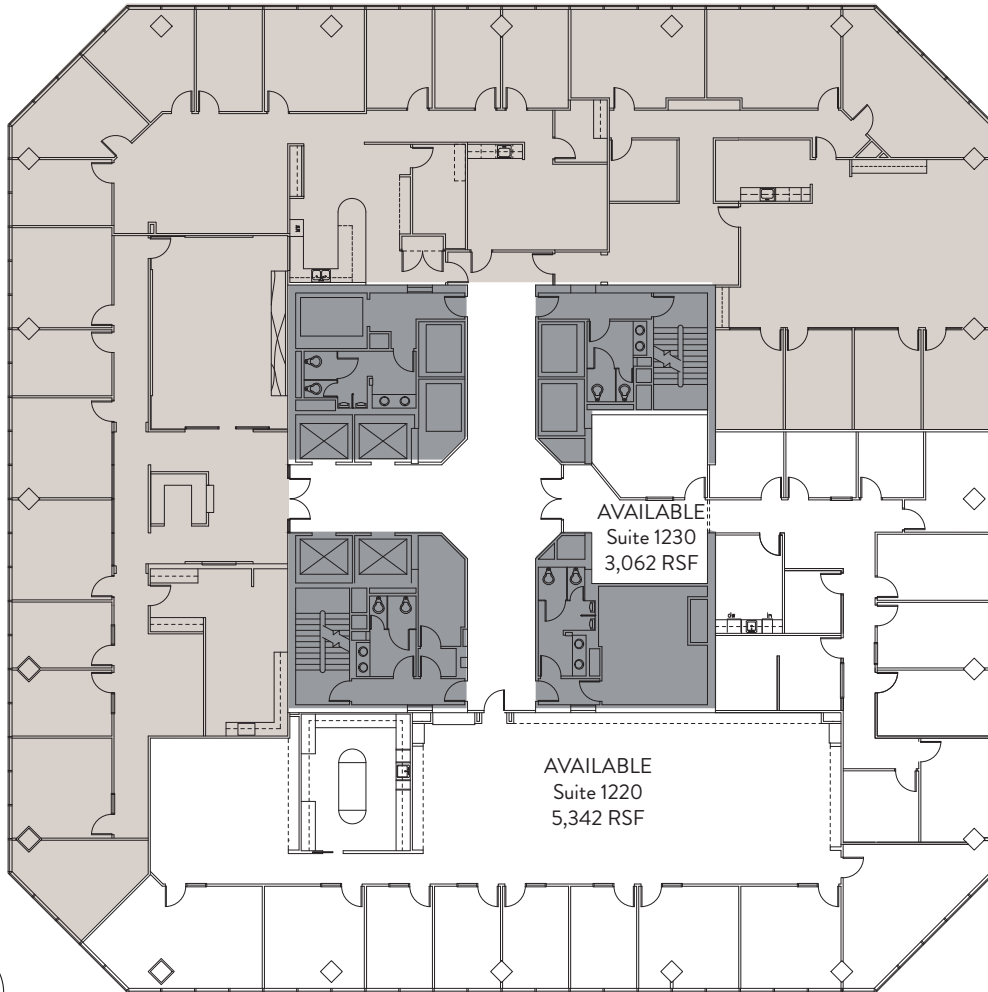

FOUR OAKS

PLACE

1300 Post Oak | Level 12

WELL
1300

FOR LEASING INFORMATION:

nuveen
A TIAA Company

Russell Hodges
713.577.1725
Russell.Hodges@cbre.com

Bubba Harkins
713.577.1723
Bubba.Harkins@cbre.com